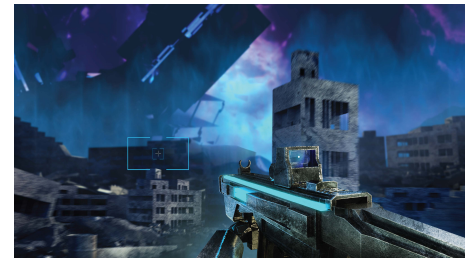

Smart Crosshair

When Smart Crosshair is on, it facilitates your aim when searching for targets. In addition, this feature works by automatically calibrating with the game's background color, so it makes it easy to spot enemies. Please note that the color of the crosshair automatically changes with the background color and cannot be modified.