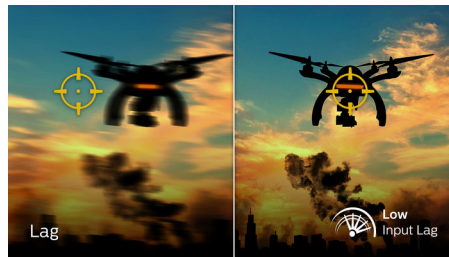

Low Input Lag

Input lag is the amount of time that elapses between performing an action with connected devices and seeing the result on screen. Low input lag reduces the time delay between entering a command from your devices to monitor, greatly improve on playing twitch-sensitive video games, particularly important to whom plays fast-paced, competitive games.